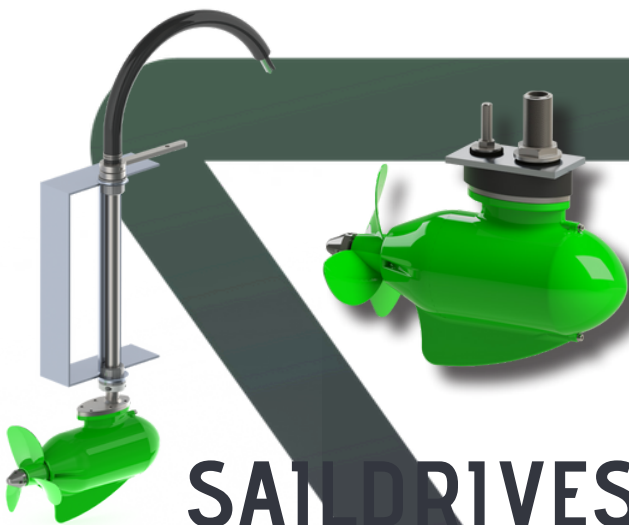

Product Overview

E-POWER FROM 1 UP TO 100KW

OUTBOARDS

JET DRIVES

HYBRIDS

NAUTIC POD'S

INBOARDS

SAILDRIVES