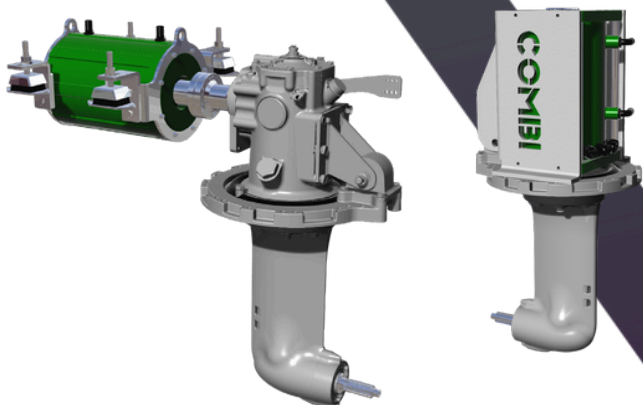

Product Overview

E-POWER FROM 1 UP TO 100KW

OUTBOARDS

JET DRIVES

HYBRIDS

NAUTIC POD'S

INBOARDS

SAILDRIVES