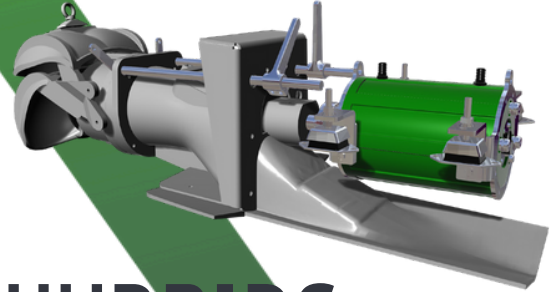

Product Overview

E-POWER FROM 1 UP TO 100KW

OUTBOARDS

JET DRIVES

HYBRIDS

NAUTIC POD'S

INBOARDS

SAILDRIVES